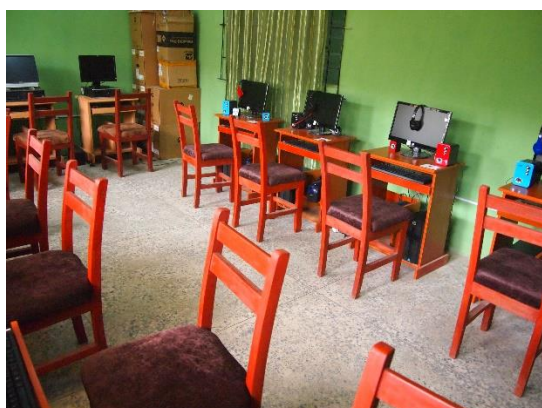

Grant Assistance for Grassroots Human Security Project (GGP)

Japan Granted US\$84,092 for a Vocational Training Centre for the Blind under the Federal Ministry of Women Affairs and Social Development

The Embassy of Japan announces that the “Project for Renovation and Provision of Training Equipment at Nigeria Farmcraft Centre for the Blind in Alimosho LGA in Lagos State” has been completed and the renovated vocational training centre (including the provision of braille machines, typewriters, office furniture and specialized computer equipment for the visually impaired) has been handed over to the Federal Ministry of Women Affairs and Social Development in the presence of the Chargé d’Affaires a.i., Embassy of Japan, H.E. Mr. SHINOZAWA Takayuki, the Permanent Secretary, Federal Ministry of Women Affairs and Social Development, Mrs. Ifeoma N. Anagbogu (represented by Mrs. Olanrewaju, Assistant Social Welfare Officer) and the Principal of the Centre, Mr. Mohammed Shuaibu. The ceremony held on 11th December 2019.

Project Title	The Project for Renovation and Provision of Training Equipment at Nigeria Farmcraft Centre for the Blind in Alimosho LGA in Lagos State
Amount to Be Granted	US\$84,092
Implementing Partner	Nigeria Farmcraft Centre for the Blind
Summary of the Project	Renovation of dilapidated structures and provision of equipment for the Nigeria Farm Craft Centre for the Blind, to enhance training and learning in a more conducive environment for the visually impaired students, enabling them to achieve their maximum potential by learning skills to overcome the challenges of contemporary living while contributing to national development.

The newly installed PC training room

Chargé d’Affaires inspecting the equipment

News reporters interviewing Chargé d'Affaires

Chargé d'Affaires and representatives